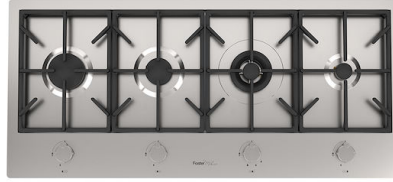

Waste disposer throat PVD Copper
8669 048

White bowl
8153 100

RECOMMENDED PAIRINGS

Faucet Ponza
8497 025

Milano Cooktop 4 burners inLine
7640 900